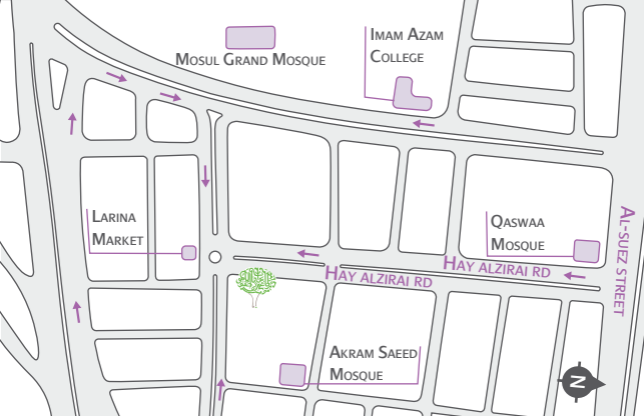

Jiyan Foundation for Human Rights

Mosul Branch

Tel +964 (0) 772 7617 979 • Tel +964 (0) 750 7617 979

help@jiyan-foundation.org
www.jiyan-foundation.org
f t YouTube /jiyanfoundation

Hay Alzirai Road
Mosul, Iraq
(Map description →)

MOSUL GRAND MOSQUE

IMAM AZAM COLLEGE

LARINA MARKET

QASWAA MOSQUE

HAY ALZIRAI RD

HAY ALZIRAI RD

AL-SUEZ STREET

AKRAM SAEED MOSQUE